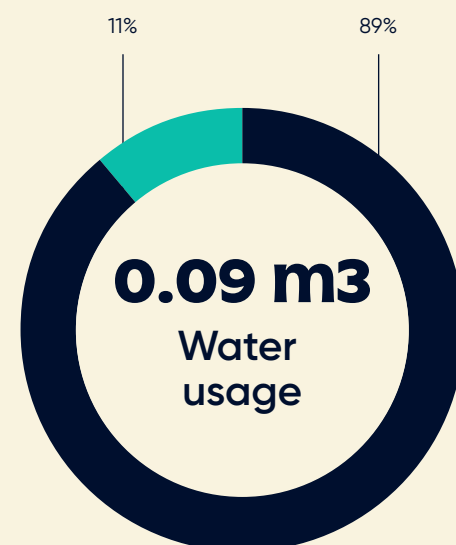

Footprint*

* Calculations based on Ecochain Mobius. LCA conducted with GWP40 cutoff.

- Raw materials
- Transport of materials
- Production