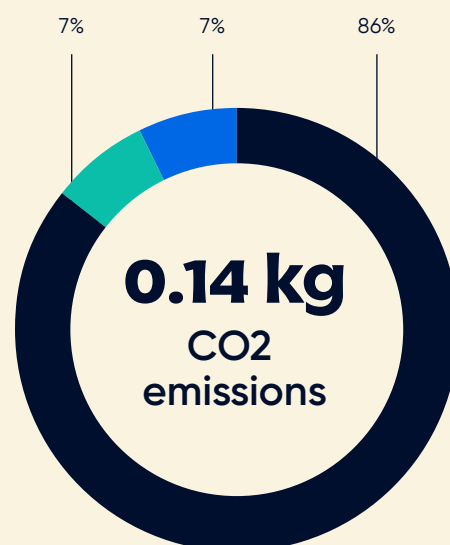

dopper

Product Passport

Model
Original
Size
450 ml

Specifications

Weight
0.101 kg

Dimensions
240 x 60 mm

Made in
Emmen, NL

Production site
VDL Wientjes

Material

CirculenRenew (PP)
Material origin: Wesseling, DE

100% bio-based

Thermolast

Material origin: Waldkraiburg, DE

Virgin material

Made of
85% recycled and bio-based material

Tritan Renew (copolyester)
Material origin: Kingsport, USA
50% post-consumer recycled

CirculenRenew (PP)
Material origin: Wesseling, DE
100% bio-based

Footprint*

* Calculations based on Ecochain Mobius. LCA conducted with GWP40 cutoff.

- Raw materials
- Transport of materials
- Production